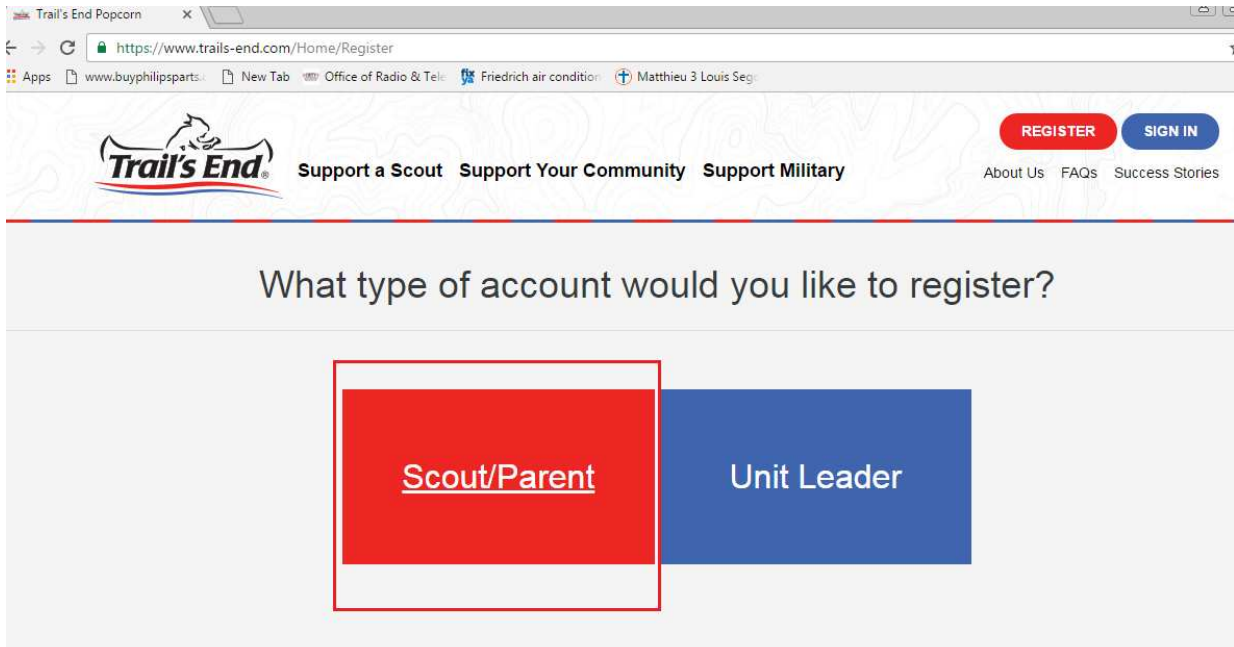

1. Go to www.sell.trails-end.com and click on the “Sign in” button

2. Click on the “Register” button.

3. Click on the Scout/Parent button.

4. Click on the "No" if you are 13 or older. If younger, have one of your parents with you and click on No.

Fill in the Scout's information (Parent email and date of birth, if scout is 12 or under).

Trail's End Popcorn x

https://www.trails-end.com/Register/Seller

Apps www.buyphilipsparts New Tab Office of Radio & Tele Friedrich air condition Matthieu 3 Louis Seg

We need some information before you can get started.

As a Scout, enter your personal information below:
(If you're the parent of a Scout, enter in your Scout's info but use your date of birth.)

Your Full Name