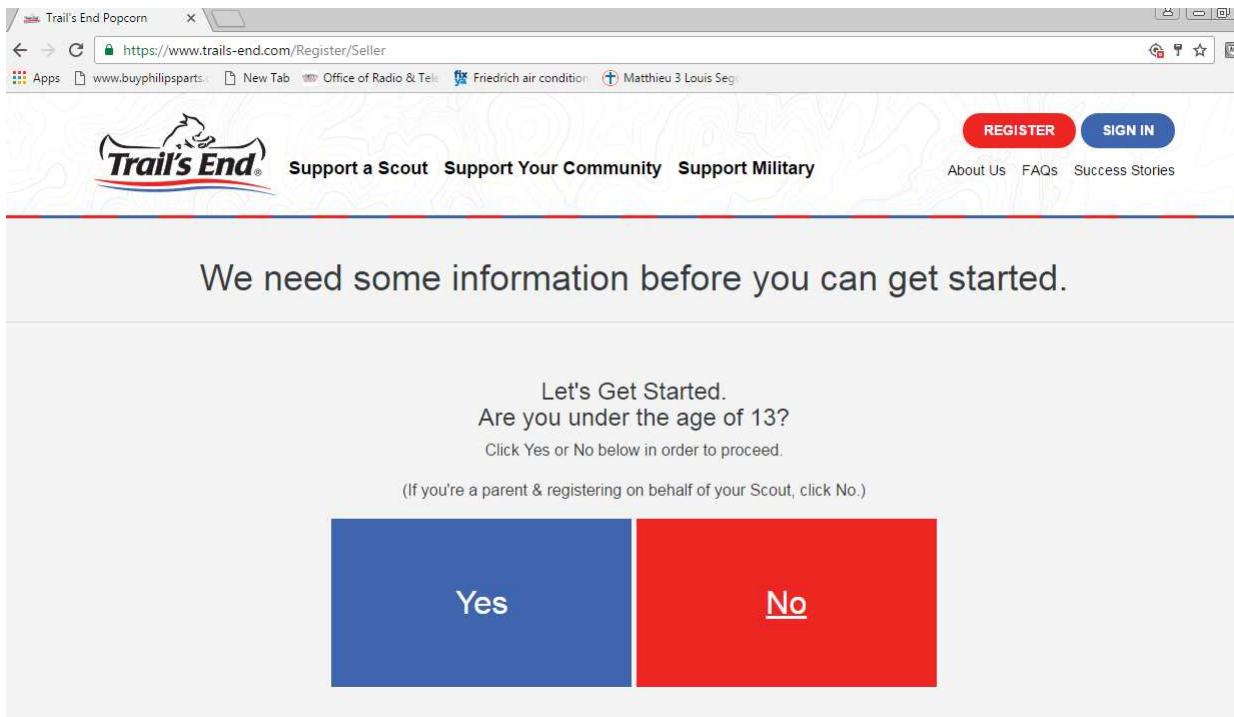

1. Go to www.sell.trails-end.com and click on the “Sign in” button

2. Click on the “Register” button.

3. Click on the Scout/Parent button.

4. Click on the "No" if you are 13 or older. If younger, have one of your parents with you and click on No.

Fill in the Scout's information (Parent email and date of birth, if scout is 12 or under).

Trail's End Popcorn x

https://www.trails-end.com/Register/Seller

Apps www.buyphilipsparts New Tab Office of Radio & Tele Friedrich air condition Matthieu 3 Louis Seg

We need some information before you can get started.

As a Scout, enter your personal information below:
(If you're the parent of a Scout, enter in your Scout's info but use your date of birth.)

Your Full Name