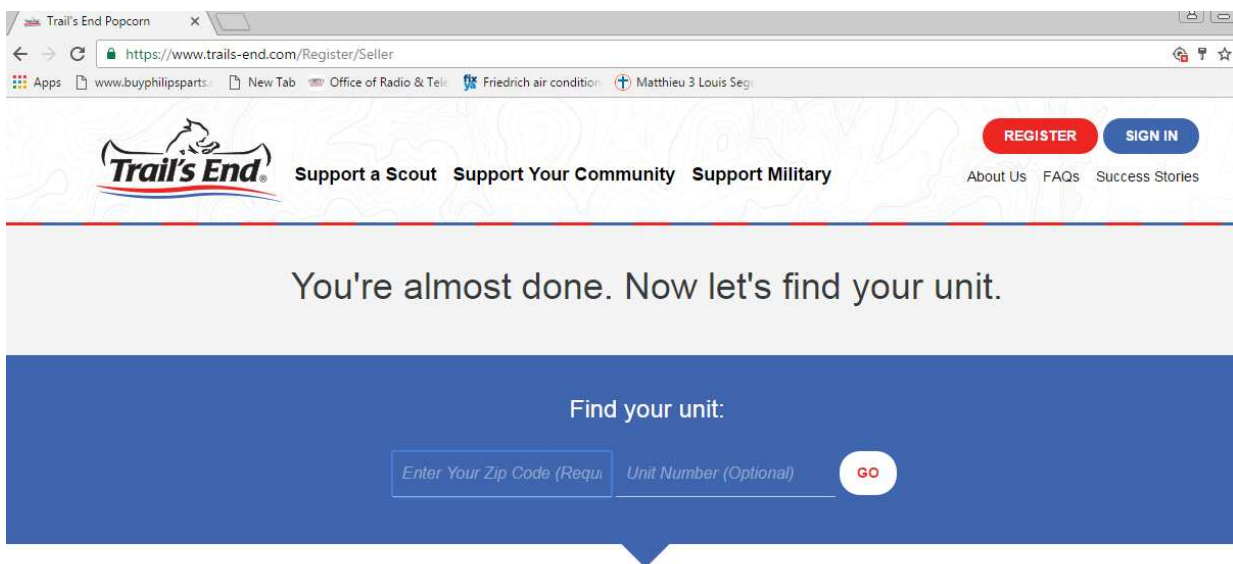

Month Day Year

CONTINUE

Create a user name. Keep it easy to remember, like Gregory.Morneault.

Come up with a password too, and then click "Continue".

When you get to the Unit screen...

Type in 06074 for the zip code and Troop 880 for the Unit. Then, click “Go”.