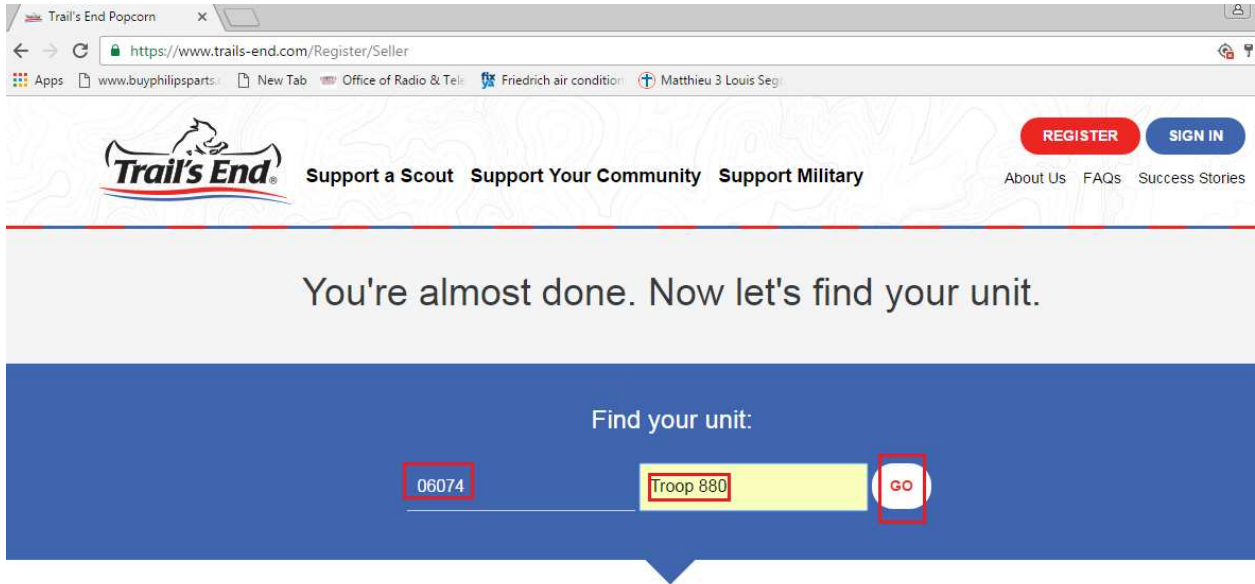

Month Day Year

CONTINUE

Create a user name. Keep it easy to remember, like Gregory.Morneault.

Come up with a password too, and then click "Continue".

When you get to the Unit screen...

Type in 06074 for the zip code and Troop 880 for the Unit. Then, click “Go”.