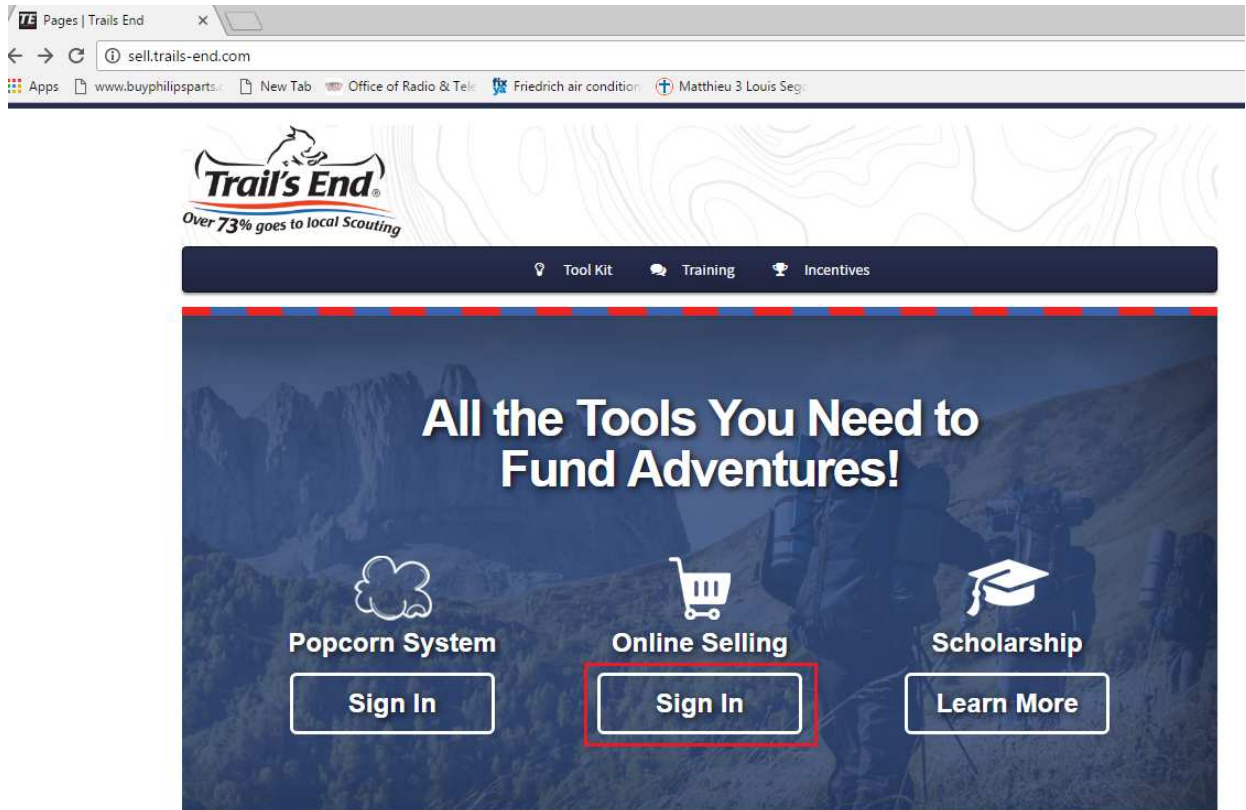

1. Go to www.sell.trails-end.com and click on the “Sign in” button

2. Click on the “Register” button.

3. Click on the Scout/Parent button.

4. Click on the "No" if you are 13 or older. If younger, have one of your parents with you and click on No.

Fill in the Scout's information (Parent email and date of birth, if scout is 12 or under).

Trail's End Popcorn x

https://www.trails-end.com/Register/Seller

Apps www.buyphilipsparts New Tab Office of Radio & Tele Friedrich air condition Matthieu 3 Louis Seg

We need some information before you can get started.

As a Scout, enter your personal information below:
(If you're the parent of a Scout, enter in your Scout's info but use your date of birth.)

Your Full Name